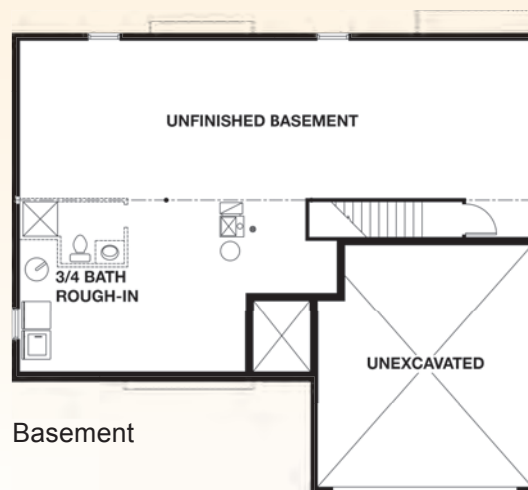

1,162 Square Feet (1st Floor)

Open Floor Plan with 3 Bedrooms, Master Bath, Walk-in Closet, Cathedral Ceiling in Large Great Room and 2 Stall Garage.

— **Standard in The Santa Fe** —

One Year Builder Warranty with In-House Warranty Staff

10 Year RWC Structural Warranty

20 Year Dry Basement Guarantee

50 Year Warranty James Hardie Siding or Vinyl Siding

Trim Paint Package

Decorative Brick Front

Integrity Low-E Windows from Marvin—Maintenance Free

Choice of Oak or Birch Flat Panel Cabinets

Oak Interior Doors and Trim Stained to Match Your Cabinets

Countertop Selection for Kitchen Counters

Cultured Marble Bath Vanity Tops

Appliance Color Selection

Smooth-Top Electric Range with Self-Cleaning Oven

Ice-Maker Rough-In

Spacesaver Microwave Oven

Dishwasher

Garbage Disposal Unit

Interior Colored Paint (One Color Throughout)

Carpet Color and Style Selection

Vinyl Floor Selection for Kitchen, Bath and Entry

Custom TV, Phone and Network Wiring (Five Jacks Standard)

Garage Pier Lights

Garage Pre-wired for Door Opener

150 Amp Electrical Service

92% Efficient Gas Furnace and Central Air

Basement 3/4 Bath Rough-in

Gas Water Heater — 40 Gallon

Poured Concrete Foundation

Concrete Patio — 10' x 10'

3,000 Square Feet of Sod (Remainder of Yard Seeded)

Meets/Exceeds Nebraska Energy Code Requirements for Insulation

Discount point(s) and closing costs PAID by Seller

Popular Additional Items Available:

Fireplace

**Hartland
Homes**

Exceeding Your Expectations... Never Your Budget!

(Picture/floor plan(s) may reflect optional features not standard in base price.)