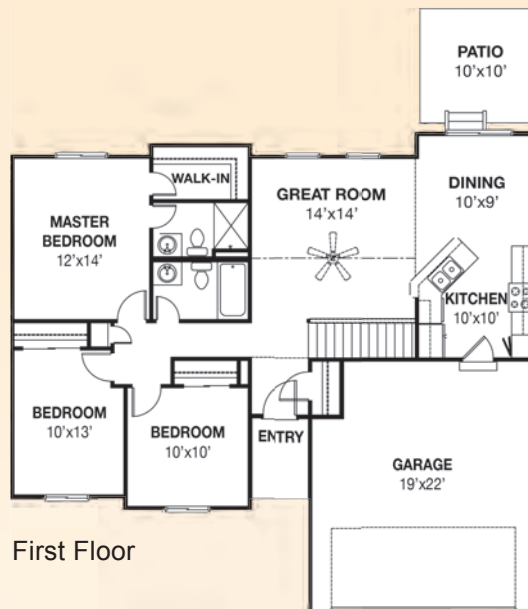

1,162 Square Feet (1st Floor)

Open Floor Plan with 3 Bedrooms, Master Bath, Walk-in Closet, Cathedral Ceiling in Large Great Room and 2 Stall Garage.

— **Standard in The Santa Fe** —

One Year Builder Warranty with In-House Warranty Staff

10 Year RWC Structural Warranty

20 Year Dry Basement Guarantee

50 Year Warranty James Hardie Siding or Vinyl Siding

Trim Paint Package

Decorative Brick Front

Integrity Low-E Windows from Marvin—Maintenance Free

Choice of Oak or Birch Flat Panel Cabinets

Oak Interior Doors and Trim Stained to Match Your Cabinets

Countertop Selection for Kitchen Counters

Cultured Marble Bath Vanity Tops

Appliance Color Selection

Smooth-Top Electric Range with Self-Cleaning Oven

Ice-Maker Rough-In

Spacesaver Microwave Oven

Dishwasher

Garbage Disposal Unit

Interior Colored Paint (One Color Throughout)

Carpet Color and Style Selection

Vinyl Floor Selection for Kitchen, Bath and Entry

Custom TV, Phone and Network Wiring (Five Jacks Standard)

Garage Pier Lights

Garage Pre-wired for Door Opener

150 Amp Electrical Service

92% Efficient Gas Furnace and Central Air

Basement 3/4 Bath Rough-in

Gas Water Heater — 40 Gallon

Poured Concrete Foundation

Concrete Patio — 10' x 10'

3,000 Square Feet of Sod (Remainder of Yard Seeded)

Meets/Exceeds Nebraska Energy Code Requirements for Insulation

Discount point(s) and closing costs PAID by Seller

Popular Additional Items Available:

Fireplace

**Hartland
Homes**

Exceeding Your Expectations... Never Your Budget!

(Picture/floor plan(s) may reflect optional features not standard in base price.)